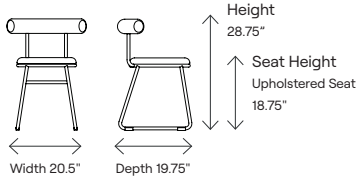

Bitsi

The Designer:
Chris Earl

Safety First:
This product meets BIFMA product safety and performance standards.
*Freight not included in price. See page 3.

Dimensions:

Model:
Bitsi - 112101B
Bitsi café chair with upholstered seat

Pricing:

Grade	COM COL	A	B	C	D	E	F	G	H	Yard Sq.ft.
Fabric	560	608	628	647	675	704	733	752	779	0.75
Leather	616	833	922	1024						12.75

Dimensions:

Model:
Bitsi - 112201B
Bitsi counter stool with upholstered seat

Pricing:

Grade	COM COL	A	B	C	D	E	F	G	H	Yard Sq.ft.
Fabric	580	628	648	667	695	724	753	772	799	0.75
Leather	638	855	944	1046						12.75

Dimensions:

Model:
Bitsi - 112301B
Bitsi bar stool with upholstered seat

Café | Counter | Bar | Armless | Upholstered

Dimensions	112101B	112201B	112301B
Seat Height	18.75"	24.75"	30.75"
Seat Width	15.5"	15.5"	15.5"
Seat Depth	15.5"	15.5"	15.5"
Seat Pan Angle	0°	0°	0°
Backrest Height	10"	10"	10"
Backrest Width	20.5"	20.5"	20.5"
Backrest to Seat Angle	90°	90°	90°
Backrest Angle	90°	90°	90°
Footrest Height	n/a	6"	12"