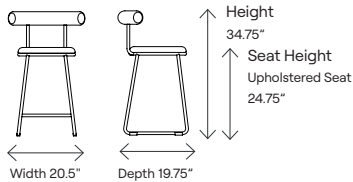

Bitsi

The Designer:
Chris Earl

Safety First:
This product meets BIFMA product safety and performance standards.
*Freight not included in price. See page 3.

Dimensions:

Model:
Bitsi - 112101B
Bitsi café chair with upholstered seat

Pricing:

Grade	COM COL	A	B	C	D	E	F	G	H	Yard Sq.ft.
Fabric	560	608	628	647	675	704	733	752	779	0.75
Leather	616	833	922	1024						12.75

Dimensions:

Model:
Bitsi - 112201B
Bitsi counter stool with upholstered seat

Pricing:

Grade	COM COL	A	B	C	D	E	F	G	H	Yard Sq.ft.
Fabric	580	628	648	667	695	724	753	772	799	0.75
Leather	638	855	944	1046						12.75

Dimensions:

Model:
Bitsi - 112301B
Bitsi bar stool with upholstered seat

Café | Counter | Bar | Armless | Upholstered

Dimensions	112101B	112201B	112301B
Seat Height	18.75"	24.75"	30.75"
Seat Width	15.5"	15.5"	15.5"
Seat Depth	15.5"	15.5"	15.5"
Seat Pan Angle	0°	0°	0°
Backrest Height	10"	10"	10"
Backrest Width	20.5"	20.5"	20.5"
Backrest to Seat Angle	90°	90°	90°
Backrest Angle	90°	90°	90°
Footrest Height	n/a	6"	12"