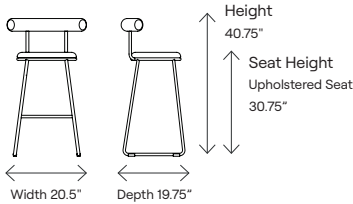

Pricing:

Grade	COM COL	A	B	C	D	E	F	G	H	Yard Sq.ft.
Fabric	560	608	628	647	675	704	733	752	779	0.75
Leather	616	833	922	1024						12.75

Dimensions:

Model:
Bitsi - 112201B
Bitsi counter stool with upholstered seat

Pricing:

Grade	COM COL	A	B	C	D	E	F	G	H	Yard Sq.ft.
Fabric	580	628	648	667	695	724	753	772	799	0.75
Leather	638	855	944	1046						12.75

Dimensions:

Model:
Bitsi - 112301B
Bitsi bar stool with upholstered seat

Café | Counter | Bar | Armless | Upholstered

Dimensions	112101B	112201B	112301B
Seat Height	18.75"	24.75"	30.75"
Seat Width	15.5"	15.5"	15.5"
Seat Depth	15.5"	15.5"	15.5"
Seat Pan Angle	0°	0°	0°
Backrest Height	10"	10"	10"
Backrest Width	20.5"	20.5"	20.5"
Backrest to Seat Angle	90°	90°	90°
Backrest Angle	90°	90°	90°
Footrest Height	n/a	6"	12"