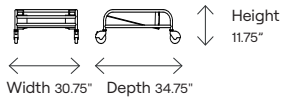

Dimensions:

Model:

Catty - Dolly-0004
Dolly

Pricing:

Dolly	980

To Order Specify:

Product Name Product Number Height Or Or Specs Or Seat Or Or

Product Name: Catty, Product Number: 110, Height: 1 (Café), 2 (Counter), 3 (Bar), Specs: 01 (Armless), 02 (Arms), Seat: A (White Oak), C (Steel), F (Stained Oak)

Dimensions	110101A	110101C	110101F	110102A	110102C	110102F
Seat Height	18.25"	18.25"	18.25"	18.25"	18.25"	18.25"
Seat Width	16.75"	16.75"	16.75"	16.75"	16.75"	16.75"
Seat Depth	17.5"	17.5"	17.5"	17.5"	17.5"	17.5"
Seat Pan Angle	3°	3°	3°	3°	3°	3°
Backrest Height	14.75"	14.75"	14.75"	14.75"	14.75"	14.75"
Backrest Width	18.5"	18.5"	18.5"	18.5"	18.5"	18.5"
Backrest to Seat Angle	104°	104°	104°	104°	104°	104°
Backrest Angle	101°	101°	101°	101°	101°	101°
Arm Height	n/a	n/a	n/a	8.25"	8.25"	8.25"
Armrest Length	n/a	n/a	n/a	9"	9"	9"
Armrest Width	n/a	n/a	n/a	22.75"	22.75"	22.75"
Armrest Set Back	n/a	n/a	n/a	6.75"	6.75"	6.75"
Width Between Armrests	n/a	n/a	n/a	21"	21"	21"
Arm Height from Floor	n/a	n/a	n/a	26.5"	26.5"	26.5"

Stacking	Armless	Arms
Stacking on Floor	8	8
Overall Stacked Height (Floor)	42.25"	42.25"
Overall Stacked Width (Floor)	20.25"	22.75"
Overall Stacked Depth (Floor)	28.75"	28.75"
Stacking on Dolly	12	12
Overall Stacked Height (Dolly)	54.25"	54.25"
Overall Stacked Width (Dolly)	22.25"	22.75"
Overall Stacked Depth (Dolly)	37.25"	37.25"

The Goods:

- Seats - Engineered plywood or steel
- Frame - Steel
- Standard Glides - Nylon (for indoor and outdoor use)
- Heavy Duty Glides - Steel ($25 LIST upcharge per stool; for indoor and outdoor use)