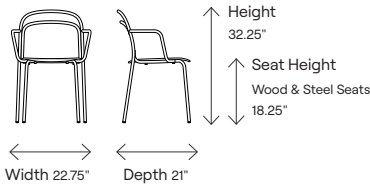

Dimensions:

Model:

Catty - 110102A
Catty café chair with white oak seat and arms

Catty - 110102C
Catty café chair with steel seat and arms

Catty - 110102F
Catty café chair with stained oak seat and arms

Pricing:

	White Oak	Steel	Stained Oak
Seat	650	540	690