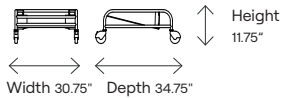

Dimensions:

Model:

Catty - Dolly-0004
Dolly

Pricing:

Dolly	980

To Order Specify:

Product Name Product Number Height Or Or Specs Or Seat Or Or
Frame Finish Café Counter Bar Armless Arms White Oak Steel Stained Oak
Seat Type
Quantity

Dimensions	110301A	110301C	110301F	110302A	110302C	110302F
Seat Height	30"	30"	30"	30"	30"	30"
Seat Width	16.75"	16.75"	16.75"	16.75"	16.75"	16.75"
Seat Depth	17.5"	17.5"	17.5"	17.5"	17.5"	17.5"
Seat Pan Angle	3°	3°	3°	3°	3°	3°
Backrest Height	14.75"	14.75"	14.75"	14.75"	14.75"	14.75"
Backrest Width	18.5"	18.5"	18.5"	18.5"	18.5"	18.5"
Backrest to Seat Angle	104°	104°	104°	104°	104°	104°
Backrest Angle	101°	101°	101°	101°	101°	101°
Arm Height	n/a	n/a	n/a	8.25	8.25	8.25
Armrest Length	n/a	n/a	n/a	9"	9"	9"
Armrest Width	n/a	n/a	n/a	22.75"	22.75"	22.75"
Armrest Set Back	n/a	n/a	n/a	6.75"	6.75"	6.75"
Width Between Armrests	n/a	n/a	n/a	21"	21"	21"
Arm Height from Floor	n/a	n/a	n/a	38.25"	38.25"	38.25"

Stacking	Armless	Arms
Stacking on Floor	6	0
Overall Stacked Height (Floor)	50.25"	n/a
Overall Stacked Width (Floor)	20.75"	n/a
Overall Stacked Depth (Floor)	28.25"	n/a
Stacking on Dolly	8	n/a
Overall Stacked Height (Dolly)	59.5"	n/a
Overall Stacked Width (Dolly)	22.25"	n/a
Overall Stacked Depth (Dolly)	37"	n/a

The Goods:

- Seats - Engineered plywood or steel
- Frame - Steel
- Standard Glides - Nylon (for indoor and outdoor use)
- Heavy Duty Glides - Steel ($25 LIST upcharge per stool; for indoor and outdoor use)