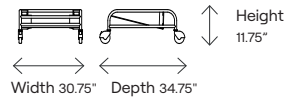

Dimensions:

Model:

Catty - Dolly-0004
Dolly

Pricing:

Dolly	980

To Order Specify:

Product Name Product Number Height Or Or Specs Or Seat Or Or

Product Name: Catty, Product Number: 110, Height: 1 (Café), 2 (Counter), 3 (Bar), Specs: 01 (Armless), 02 (Arms), Seat: A (White Oak), C (Steel), F (Stained Oak)

Dimensions	110201A	110201C	110201F	110202A	110202C	110202F
Seat Height	25.5"	25.5"	25.5"	25.5"	25.5"	25.5"
Seat Width	16.75"	16.75"	16.75"	16.75"	16.75"	16.75"
Seat Depth	17.5"	17.5"	17.5"	17.5"	17.5"	17.5"
Seat Pan Angle	3°	3°	3°	3°	3°	3°
Backrest Height	14.75"	14.75"	14.75"	14.75"	14.75"	14.75"
Backrest Width	18.5"	18.5"	18.5"	18.5"	18.5"	18.5"
Backrest to Seat Angle	104°	104°	104°	104°	104°	104°
Backrest Angle	101°	101°	101°	101°	101°	101°
Arm Height	n/a	n/a	n/a	8.25"	8.25"	8.25"
Armrest Length	n/a	n/a	n/a	9"	9"	9"
Armrest Width	n/a	n/a	n/a	22.75"	22.75"	22.75"
Armrest Set Back	n/a	n/a	n/a	6.75"	6.75"	6.75"
Width Between Armrests	n/a	n/a	n/a	21"	21"	21"
Arm Height from Floor	n/a	n/a	n/a	33.75"	33.75"	33.75"

Stacking	Armless	Arms
Stacking on Floor	6	0
Overall Stacked Height (Floor)	46"	n/a
Overall Stacked Width (Floor)	20.75"	n/a
Overall Stacked Depth (Floor)	28.25"	n/a
Stacking on Dolly	8	n/a
Overall Stacked Height (Dolly)	55"	n/a
Overall Stacked Width (Dolly)	22.25"	n/a
Overall Stacked Depth (Dolly)	36.25"	n/a

The Goods:

- Seats - Engineered plywood or steel
- Frame - Steel
- Standard Glides - Nylon (for indoor and outdoor use)
- Heavy Duty Glides - Steel ($25 LIST upcharge per stool; for indoor and outdoor use)