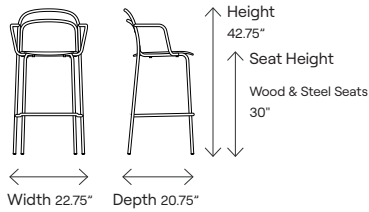

Dimensions:

Model:

Catty - 110302A
Catty bar stool with white oak seat and arms

Catty - 110302C
Catty bar stool with steel seat and arms

Catty - 110302F
Catty bar stool with stained oak seat and arms

Pricing:

	White Oak	Steel	Stained Oak
Seat	735	625	775

Dimensions:

Model:

Catty - Dolly-0004
Dolly

Pricing:

Dolly	980

To Order Specify:

Product Name Product Number Height Or Or Specs Or Seat Or Or
Frame Finish Café Counter Bar Armless Arms White Oak Steel Stained Oak
Seat Type
Quantity

Dimensions	110301A	110301C	110301F	110302A	110302C	110302F
Seat Height	30"	30"	30"	30"	30"	30"
Seat Width	16.75"	16.75"	16.75"	16.75"	16.75"	16.75"
Seat Depth	17.5"	17.5"	17.5"	17.5"	17.5"	17.5"
Seat Pan Angle	3°	3°	3°	3°	3°	3°
Backrest Height	14.75"	14.75"	14.75"	14.75"	14.75"	14.75"
Backrest Width	18.5"	18.5"	18.5"	18.5"	18.5"	18.5"
Backrest to Seat Angle	104°	104°	104°	104°	104°	104°
Backrest Angle	101°	101°	101°	101°	101°	101°
Arm Height	n/a	n/a	n/a	8.25	8.25	8.25
Armrest Length	n/a	n/a	n/a	9"	9"	9"
Armrest Width	n/a	n/a	n/a	22.75"	22.75"	22.75"
Armrest Set Back	n/a	n/a	n/a	6.75"	6.75"	6.75"
Width Between Armrests	n/a	n/a	n/a	21"	21"	21"
Arm Height from Floor	n/a	n/a	n/a	38.25"	38.25"	38.25"

Stacking	Armless	Arms
Stacking on Floor	6	0
Overall Stacked Height (Floor)	50.25"	n/a
Overall Stacked Width (Floor)	20.75"	n/a
Overall Stacked Depth (Floor)	28.25"	n/a
Stacking on Dolly	8	n/a
Overall Stacked Height (Dolly)	59.5"	n/a
Overall Stacked Width (Dolly)	22.25"	n/a
Overall Stacked Depth (Dolly)	37"	n/a

The Goods:

- Seats - Engineered plywood or steel
- Frame - Steel
- Standard Glides - Nylon (for indoor and outdoor use)
- Heavy Duty Glides - Steel ($25 LIST upcharge per stool; for indoor and outdoor use)