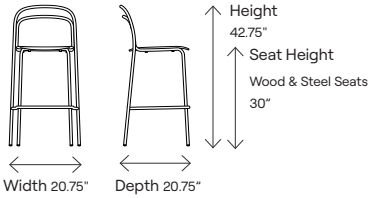

Product Name: Catty, Product Number: 110, Height: 1 (Café), 2 (Counter), 3 (Bar), Specs: 01 (Armless), 02 (Arms), Seat: A (White Oak), C (Steel), F (Stained Oak)

Dimensions	110101A	110101C	110101F	110102A	110102C	110102F
Seat Height	18.25"	18.25"	18.25"	18.25"	18.25"	18.25"
Seat Width	16.75"	16.75"	16.75"	16.75"	16.75"	16.75"
Seat Depth	17.5"	17.5"	17.5"	17.5"	17.5"	17.5"
Seat Pan Angle	3°	3°	3°	3°	3°	3°
Backrest Height	14.75"	14.75"	14.75"	14.75"	14.75"	14.75"
Backrest Width	18.5"	18.5"	18.5"	18.5"	18.5"	18.5"
Backrest to Seat Angle	104°	104°	104°	104°	104°	104°
Backrest Angle	101°	101°	101°	101°	101°	101°
Arm Height	n/a	n/a	n/a	8.25"	8.25"	8.25"
Armrest Length	n/a	n/a	n/a	9"	9"	9"
Armrest Width	n/a	n/a	n/a	22.75"	22.75"	22.75"
Armrest Set Back	n/a	n/a	n/a	6.75"	6.75"	6.75"
Width Between Armrests	n/a	n/a	n/a	21"	21"	21"
Arm Height from Floor	n/a	n/a	n/a	26.5"	26.5"	26.5"

Dimensions	110201A	110201C	110201F	110202A	110202C	110202F
Seat Height	25.5"	25.5"	25.5"	25.5"	25.5"	25.5"
Seat Width	16.75"	16.75"	16.75"	16.75"	16.75"	16.75"
Seat Depth	17.5"	17.5"	17.5"	17.5"	17.5"	17.5"
Seat Pan Angle	3°	3°	3°	3°	3°	3°
Backrest Height	14.75"	14.75"	14.75"	14.75"	14.75"	14.75"
Backrest Width	18.5"	18.5"	18.5"	18.5"	18.5"	18.5"
Backrest to Seat Angle	104°	104°	104°	104°	104°	104°
Backrest Angle	101°	101°	101°	101°	101°	101°
Arm Height	n/a	n/a	n/a	8.25"	8.25"	8.25"
Armrest Length	n/a	n/a	n/a	9"	9"	9"
Armrest Width	n/a	n/a	n/a	22.75"	22.75"	22.75"
Armrest Set Back	n/a	n/a	n/a	6.75"	6.75"	6.75"
Width Between Armrests	n/a	n/a	n/a	21"	21"	21"
Arm Height from Floor	n/a	n/a	n/a	33.75"	33.75"	33.75"

Dimensions:

Model:

Catty - 110301A
Catty bar stool with white oak seat

Catty - 110301C
Catty bar stool with steel seat

Catty - 110301F
Catty bar stool with stained oak seat

Pricing:

	White Oak	Steel	Stained Oak
Seat	635	525	675