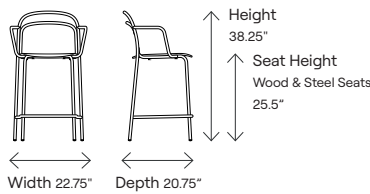

Dimensions:

Model:

Catty - 110202A
Catty counter stool with white oak seat and arms

Catty - 110202C
Catty counter stool with steel seat and arms

Catty - 110202F
Catty counter stool with stained oak seat and arms

Pricing:

	White Oak	Steel	Stained Oak
Seat	705	595	745

Dimensions:

Model:

Catty - Dolly-0004
Dolly

Pricing:

Dolly	980

To Order Specify:

Product Name Product Number Height Or Or Specs Or Seat Or Or

Product Name: Catty, Product Number: 110, Height: 1 (Café), 2 (Counter), 3 (Bar), Specs: 01 (Armless), 02 (Arms), Seat: A (White Oak), C (Steel), F (Stained Oak)

Dimensions	110201A	110201C	110201F	110202A	110202C	110202F
Seat Height	25.5"	25.5"	25.5"	25.5"	25.5"	25.5"
Seat Width	16.75"	16.75"	16.75"	16.75"	16.75"	16.75"
Seat Depth	17.5"	17.5"	17.5"	17.5"	17.5"	17.5"
Seat Pan Angle	3°	3°	3°	3°	3°	3°
Backrest Height	14.75"	14.75"	14.75"	14.75"	14.75"	14.75"
Backrest Width	18.5"	18.5"	18.5"	18.5"	18.5"	18.5"
Backrest to Seat Angle	104°	104°	104°	104°	104°	104°
Backrest Angle	101°	101°	101°	101°	101°	101°
Arm Height	n/a	n/a	n/a	8.25"	8.25"	8.25"
Armrest Length	n/a	n/a	n/a	9"	9"	9"
Armrest Width	n/a	n/a	n/a	22.75"	22.75"	22.75"
Armrest Set Back	n/a	n/a	n/a	6.75"	6.75"	6.75"
Width Between Armrests	n/a	n/a	n/a	21"	21"	21"
Arm Height from Floor	n/a	n/a	n/a	33.75"	33.75"	33.75"

Stacking	Armless	Arms
Stacking on Floor	6	0
Overall Stacked Height (Floor)	46"	n/a
Overall Stacked Width (Floor)	20.75"	n/a
Overall Stacked Depth (Floor)	28.25"	n/a
Stacking on Dolly	8	n/a
Overall Stacked Height (Dolly)	55"	n/a
Overall Stacked Width (Dolly)	22.25"	n/a
Overall Stacked Depth (Dolly)	36.25"	n/a

The Goods:

- Seats - Engineered plywood or steel
- Frame - Steel
- Standard Glides - Nylon (for indoor and outdoor use)
- Heavy Duty Glides - Steel ($25 LIST upcharge per stool; for indoor and outdoor use)