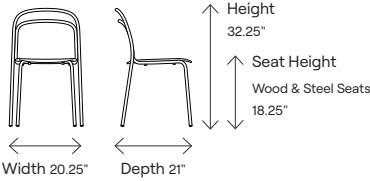

Dimensions:

Model:

Catty - 110101A
Catty café chair with white oak seat

Catty - 110101C
Catty café chair with steel seat

Catty - 110101F
Catty café chair with stained oak seat

Pricing:

	White Oak	Steel	Stained Oak
Seat	550	440	590