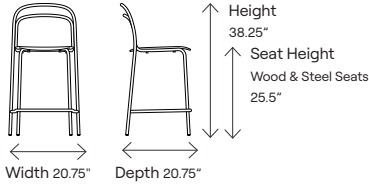

Catty™

The Designer:

EOOS

*Freight not included in price. See page 3.

Safety First:

This product meets BIFMA product safety and performance standards.

Earth Approved:

This product is certified as carbon neutral.

Dimensions:

Model:

Catty - 110201A
Catty counter stool with white oak seat

Catty - 110201C
Catty counter stool with steel seat

Catty - 110201F
Catty counter stool with stained oak seat

Pricing:

	White Oak	Steel	Stained Oak
Seat	605	495	645