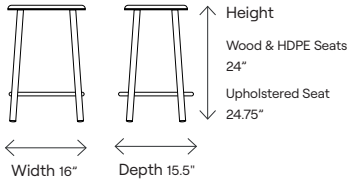

Dimensions:

Model:

Dek - 10010A
Dek café stool with white oak seat

Dek - 10010D
Dek café stool with 100% recyclable HDPE seat

Dek - 10010F
Dek café stool with stained oak seat

Dek - 10010B
Dek café stool with upholstered seat

Pricing:

| | White Oak | HDPE Outdoor | Stained Oak |
|-------------|-----------|--------------|-------------|
| Seat | 470 | 370 | 560 |

| Grade | COM COL | A | B | C | D | E | F | G | H | Yard Sq.ft. |
|----------------|---------|-----|-----|-----|-----|-----|-----|-----|-----|-------------|
| Fabric | 390 | 448 | 455 | 464 | 495 | 519 | 538 | 550 | 569 | 0.5 |
| Leather | 429 | 625 | 676 | 761 | | | | | | 8.5 |

Dimensions:

Model:

Dek - 10020A
Dek counter stool with white oak seat

Dek - 10020D
Dek counter stool with 100% recyclable HDPE seat

Dek - 10020F
Dek counter stool with stained oak seat

Dek - 10020B
Dek counter stool with upholstered seat

| Dimensions | 10010A | 10010B | 10010D | 10010F | 10020A | 10020B | 10020D | 10020F | 10030A | 10030B | 10030D | 10030F |
|------------------------|--------|--------|--------|--------|--------|--------|--------|--------|--------|--------|--------|--------|
| Seat Height | 18" | 18.75" | 18" | 18" | 24" | 24.75" | 24" | 24" | 30" | 30.75" | 30" | 30" |
| Seat Width | 16" | 16" | 16" | 16" | 16" | 16" | 16" | 16" | 16" | 16" | 16" | 16" |
| Seat Depth | 13" | 13" | 13" | 13" | 13" | 13" | 13" | 13" | 13" | 13" | 13" | 13" |
| Footrest Height | n/a | n/a | n/a | n/a | 6" | 6" | 6" | 6" | 12" | 12" | 12" | 12" |