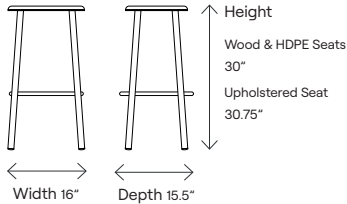

Dimensions:

Model:

Dek - 10030A
Dek bar stool with white oak seat

Dek - 10030D
Dek bar stool with 100% recyclable HDPE seat

Dek - 10030F
Dek bar stool with stained oak seat

Dek - 10030B
Dek bar stool with upholstered seat

Pricing:

	White Oak	HDPE Outdoor	Stained Oak
Seat	515	415	605

Grade	COM COL	A	B	C	D	E	F	G	H	Yard Sq.ft.
Fabric	435	493	500	509	540	564	583	595	614	0.5
Leather	479	675	726	811						8.5

To Order Specify:

Product Name: **Dek** | Product Number: **100** | Height: **1** Or **2** Or **3** | Specs: **01** | Seat: **A** Or **B** Or **D** Or **F**

Product Name: Café | Product Number: Counter | Height: Bar | Specs: Armless | Seat: White Oak | Upholstered | HDPE | Stained Oak

Dimensions	10010A	10010B	10010D	10010F	10020A	10020B	10020D	10020F	10030A	10030B	10030D	10030F
Seat Height	18"	18.75"	18"	18"	24"	24.75"	24"	24"	30"	30.75"	30"	30"
Seat Width	16"	16"	16"	16"	16"	16"	16"	16"	16"	16"	16"	16"
Seat Depth	13"	13"	13"	13"	13"	13"	13"	13"	13"	13"	13"	13"
Footrest Height	n/a	n/a	n/a	n/a	6"	6"	6"	6"	12"	12"	12"	12"

The Goods:

- Seats - Solid oak or 100% recyclable High Density Polyethylene (HDPE)
- Upholstered Seat - Engineered plywood with polyurethane foam
- Frame - Steel
- Standard Glides - Nylon (for indoor and outdoor use)
- Heavy Duty Glides - Steel ($25 LIST upcharge per stool; for indoor and outdoor use)