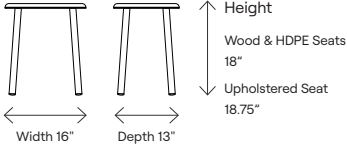

Dimensions:

Model:

Dek - 10010A
Dek café stool with white oak seat

Dek - 10010D
Dek café stool with 100% recyclable HDPE seat

Dek - 10010F
Dek café stool with stained oak seat

Dek - 10010B
Dek café stool with upholstered seat

Dimensions:

Model:

Dek - 10020A
Dek counter stool with white oak seat

Dek - 10020D
Dek counter stool with 100% recyclable HDPE seat

Dek - 10020F
Dek counter stool with stained oak seat

Dek - 10020B
Dek counter stool with upholstered seat

| Dimensions | 10010A | 10010B | 10010D | 10010F | 10020A | 10020B | 10020D | 10020F | 10030A | 10030B | 10030D | 10030F |
|------------------------|--------|--------|--------|--------|--------|--------|--------|--------|--------|--------|--------|--------|
| Seat Height | 18" | 18.75" | 18" | 18" | 24" | 24.75" | 24" | 24" | 30" | 30.75" | 30" | 30" |
| Seat Width | 16" | 16" | 16" | 16" | 16" | 16" | 16" | 16" | 16" | 16" | 16" | 16" |
| Seat Depth | 13" | 13" | 13" | 13" | 13" | 13" | 13" | 13" | 13" | 13" | 13" | 13" |
| Footrest Height | n/a | n/a | n/a | n/a | 6" | 6" | 6" | 6" | 12" | 12" | 12" | 12" |