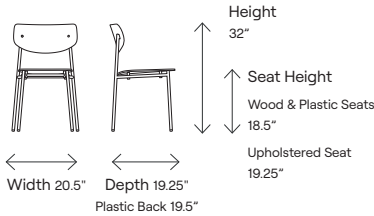

Dimensions	111126A	111136F	11116H	11116B	111126B	111136B
Seat Height	18.5"	18.5"	18.5"	19.25"	19.25"	19.25"
Seat Width	16"	16"	16"	16.25"	16.25"	16.25"
Seat Depth	17.5"	17.5"	17.5"	17.75"	17.75"	17.75"
Seat Pan Angle	4.2°	4.2°	4.2°	4.2°	4.2°	4.2°
Backrest Height	13.25"	13.25"	13.5"	12.75"	12.5"	12.5"
Backrest Width	19.25"	19.25"	19"	19"	19.25"	19.25"
Backrest Angle	105°	105°	105°	105°	105°	105°
Backrest to Seat Angle	101°	101°	101°	101°	101°	101°

Stacking	Upholstered Seat	Plastic/Wood Seat
Stacking on Floor	5	6
Overall Stacked Height (Floor)	41"	40.25"
Overall Stacked Width (Floor)	20"	20"
Overall Stacked Depth (Floor)	25.75"	27"
Stacking on Dolly	7	8
Overall Stacked Height (Dolly)	52.5"	50.5"
Overall Stacked Width (Dolly)	24.75"	24.75"
Overall Stacked Depth (Dolly)	34.75"	35.5"

*Freight not included in price. See page 3.

Safety First:

This product meets BIFMA product safety and performance standards.

Earth Approved:

This product is certified as carbon neutral.

Dimensions:

Model:

- Goldi - 111127A**
Goldi classic café chair with white oak seat and back
- Goldi - 111137F**
Goldi classic café chair with stained oak seat and back
- Goldi - 111117H**
Goldi classic café chair with plastic seat and back

Dimensions	111128A	111138F	111118H	111118B	111128B	111138B	Stacking	Upholstered Seat	Plastic/Wood Seat
Seat Height	18.5"	18.5"	18.5"	19.25"	19.25"	19.25"	Stacking on Floor	5	6
Seat Width	16"	16"	16"	16.25"	16"	16"	Overall Stacked Height (Floor)	41"	40.25"
Seat Depth	17.5"	17.5"	17.5"	17.75"	17.5"	17.5"	Overall Stacked Width (Floor)	20"	20"
Seat Pan Angle	4.2°	4.2°	4.2°	4.2°	4.2°	4.2°	Overall Stacked Depth (Floor)	25.75"	27"
Backrest Height	13"	13"	13.5"	12.75"	12.25"	12.25"	Stacking on Dolly	7	8
Backrest Width	19.25"	19.25"	19"	19"	19.25"	19.25"	Overall Stacked Height (Dolly)	52.5"	50.5"
Backrest Angle	105°	105°	105°	105°	105°	105°	Overall Stacked Width (Dolly)	24.75"	24.75"
Backrest to Seat Angle	101°	101°	101°	101°	101°	101°	Overall Stacked Depth (Dolly)	34.75"	35.5"