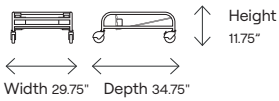

Dimensions:

Model:

- **Goldi - Dolly-0003**
  Dolly

Pricing:

Dolly	980

To Order Specify:

Product Name Product Number Height | Specs Or Or | Seat Or Or Or

Product Name: Goldi | Product Number: 111 | Height: 1 (Café) | Specs: 17 (Classic - Plastic Back) Or 27 (Classic - White Oak Back) Or 37 (Classic - Stained Oak Back) | Seat: A (White Oak) Or B (Upholstered) Or H (Outdoor Plastic) Or F (Stained Oak)

Dimensions	111127A	111137F	111117H	111117B	111127B	111137B
Seat Height	18.5"	18.5"	18.5"	19.25"	19.25"	19.25"
Seat Width	16"	16"	16"	16.25"	16"	16"
Seat Depth	17.5"	17.5"	17.5"	17.75"	17.5"	17.5"
Seat Pan Angle	4.2°	4.2°	4.2°	4.2°	4.2°	4.2°
Backrest Height	13"	13"	13.5"	12.75"	12.25"	12.25"
Backrest Width	19.25"	19.25"	19"	19"	19.25"	19.25"
Backrest Angle	105°	105°	105°	105°	105°	105°
Backrest to Seat Angle	101°	101°	101°	101°	101°	101°

Stacking	Upholstered Seat	Plastic/Wood Seat
Stacking on Floor	5	6
Overall Stacked Height (Floor)	41"	40.25"
Overall Stacked Width (Floor)	20"	20"
Overall Stacked Depth (Floor)	25.75"	27"
Stacking on Dolly	7	8
Overall Stacked Height (Dolly)	52.5"	50.5"
Overall Stacked Width (Dolly)	24.75"	24.75"
Overall Stacked Depth (Dolly)	34.75"	35.5"

The Goods:

- Seats - Engineered plywood
- Upholstered Seat - Engineered plywood with foam
- Frame - Steel
- Standard Glides - Nylon (for indoor and outdoor use)
- Heavy Duty Glides - Steel ($25 LIST upcharge per stool; for indoor and outdoor use)