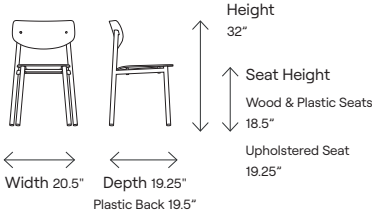

Goldi

The Designer:

Giancarlo Stefani Design Studio

*Freight not included in price. See page 3.

Safety First:

This product meets BIFMA product safety and performance standards.

Earth Approved:

This product is certified as carbon neutral.

Dimensions:

Model:

- **Goldi - 111128A**
  Goldi chunky café chair with white oak seat and back
- **Goldi - 111138F**
  Goldi chunky café chair with stained oak seat and back
- **Goldi - 111118H**
  Goldi chunky café chair with plastic seat and back

Pricing:

	White Oak	Stained Oak	Plastic
Seat	820	855	580

Goldi - 111118B

Goldi chunky café chair with plastic back and upholstered seat

Grade	COM COL	A	B	C	D	E	F	G	H	Yard Sq.ft.
Fabric	745	832	843	856	903	939	967	985	1013	0.75
Leather	820	1114	1190	1318						12.75

Goldi - 111128B

Goldi chunky café chair with white oak back and upholstered seat

Grade	COM COL	A	B	C	D	E	F	G	H	Yard Sq.ft.
Fabric	790	877	888	901	948	984	1012	1030	1058	0.75
Leather	869	1163	1239	1367						12.75

Goldi - 111138B

Goldi chunky café chair with stained oak back and upholstered seat

Grade	COM COL	A	B	C	D	E	F	G	H	Yard Sq.ft.
Fabric	805	892	903	916	963	999	1027	1045	1073	0.75
Leather	886	1180	1256	1384						12.75

Dimensions:

Model:

- **Goldi - Dolly-0003**
  Dolly

Pricing:

Dolly	980

To Order Specify:

Product Name Product Number Height | Specs Or Or | Seat Or Or Or

Product Name: Goldi | Product Number: 111 | Height: Café (1) | Specs: Chunky - Plastic Back (18) Or Chunky - White Oak Back (28) Or Chunky - Stained Oak Back (38) | Seat: White Oak (A) Or Upholstered (B) Or Outdoor Plastic (H) Or Stained Oak (F)

Dimensions	111128A	111138F	111118H	111118B	111128B	111138B	Stacking	Upholstered Seat	Plastic/Wood Seat
Seat Height	18.5"	18.5"	18.5"	19.25"	19.25"	19.25"	Stacking on Floor	5	6
Seat Width	16"	16"	16"	16.25"	16"	16"	Overall Stacked Height (Floor)	41"	40.25"
Seat Depth	17.5"	17.5"	17.5"	17.75"	17.5"	17.5"	Overall Stacked Width (Floor)	20"	20"
Seat Pan Angle	4.2°	4.2°	4.2°	4.2°	4.2°	4.2°	Overall Stacked Depth (Floor)	25.75"	27"
Backrest Height	13"	13"	13.5"	12.75"	12.25"	12.25"	Stacking on Dolly	7	8
Backrest Width	19.25"	19.25"	19"	19"	19.25"	19.25"	Overall Stacked Height (Dolly)	52.5"	50.5"
Backrest Angle	105°	105°	105°	105°	105°	105°	Overall Stacked Width (Dolly)	24.75"	24.75"
Backrest to Seat Angle	101°	101°	101°	101°	101°	101°	Overall Stacked Depth (Dolly)	34.75"	35.5"

The Goods:

- Seats - Engineered plywood
- Upholstered Seat - Engineered plywood with foam
- Frame - Steel
- Standard Glides - Nylon (for indoor and outdoor use)
- Heavy Duty Glides - Steel ($25 LIST upcharge per stool; for indoor and outdoor use)