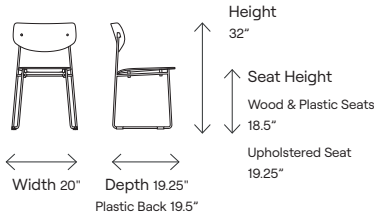

Dimensions:

Model:

Goldi - 111126A
Goldi thin café chair with white oak seat and back

Goldi - 111136F
Goldi thin café chair with stained oak seat and back

Goldi - 111116H
Goldi thin café chair with plastic seat and back

Goldi - 111116B
Goldi thin café chair with plastic back and upholstered seat

Goldi - 111126B
Goldi thin café chair with white oak back and upholstered seat

Goldi - 111136B
Goldi thin café chair with stained oak back and upholstered seat

Pricing:

	White Oak	Stained Oak	Plastic
Seat	855	890	615

Grade	COM COL	A	B	C	D	E	F	G	H	Yard Sq.ft.
Fabric	780	867	878	891	938	974	1002	1020	1048	0.75
Leather	858	1152	1228	1356						12.75

Grade	COM COL	A	B	C	D	E	F	G	H	Yard Sq.ft.
Fabric	825	912	923	936	983	1019	1047	1065	1093	0.75
Leather	908	1202	1278	1406						12.75

Grade	COM COL	A	B	C	D	E	F	G	H	Yard Sq.ft.
Fabric	840	927	938	951	998	1034	1062	1080	1108	0.75
Leather	924	1218	1294	1422						12.75

Dimensions:

Model:

Goldi - Dolly-0003
Dolly

Pricing:

Dolly	980

To Order Specify:

Product Name **Goldi** | Product Number **111** | Height **1** | Specs **16** Or **26** Or **36** | Seat **A** Or **B** Or **H** Or **F**
Café | Thin - Plastic Back | Thin - White Oak Back | Thin - Stained Oak Back | White Oak | Upholstered | Outdoor Plastic | Stained Oak

Dimensions	111126A	111136F	11116H	11116B	111126B	111136B
Seat Height	18.5"	18.5"	18.5"	19.25"	19.25"	19.25"
Seat Width	16"	16"	16"	16.25"	16.25"	16.25"
Seat Depth	17.5"	17.5"	17.5"	17.75"	17.75"	17.75"
Seat Pan Angle	4.2°	4.2°	4.2°	4.2°	4.2°	4.2°
Backrest Height	13.25"	13.25"	13.5"	12.75"	12.5"	12.5"
Backrest Width	19.25"	19.25"	19"	19"	19.25"	19.25"
Backrest Angle	105°	105°	105°	105°	105°	105°
Backrest to Seat Angle	101°	101°	101°	101°	101°	101°

Stacking	Upholstered Seat	Plastic/Wood Seat
Stacking on Floor	5	6
Overall Stacked Height (Floor)	41"	40.25"
Overall Stacked Width (Floor)	20"	20"
Overall Stacked Depth (Floor)	25.75"	27"
Stacking on Dolly	7	8
Overall Stacked Height (Dolly)	52.5"	50.5"
Overall Stacked Width (Dolly)	24.75"	24.75"
Overall Stacked Depth (Dolly)	34.75"	35.5"

The Goods:

- Seats - Engineered plywood
- Upholstered Seat - Engineered plywood with foam
- Frame - Steel
- Standard Glides - Polycarbonate (for indoor and outdoor use)