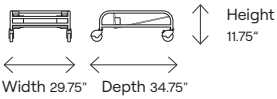

Dimensions:

Model:

- **Goldi - Dolly-0003**
  Dolly

Pricing:

Dolly	980

To Order Specify:

Product Name Product Number Height | Specs Or Or | Seat Or Or Or

Product Name: Goldi | Product Number: 111 | Height: Café (1) | Specs: Chunky - Plastic Back (18) Or Chunky - White Oak Back (28) Or Chunky - Stained Oak Back (38) | Seat: White Oak (A) Or Upholstered (B) Or Outdoor Plastic (H) Or Stained Oak (F)

Dimensions	111128A	111138F	111118H	111118B	111128B	111138B	Stacking	Upholstered Seat	Plastic/Wood Seat
Seat Height	18.5"	18.5"	18.5"	19.25"	19.25"	19.25"	Stacking on Floor	5	6
Seat Width	16"	16"	16"	16.25"	16"	16"	Overall Stacked Height (Floor)	41"	40.25"
Seat Depth	17.5"	17.5"	17.5"	17.75"	17.5"	17.5"	Overall Stacked Width (Floor)	20"	20"
Seat Pan Angle	4.2°	4.2°	4.2°	4.2°	4.2°	4.2°	Overall Stacked Depth (Floor)	25.75"	27"
Backrest Height	13"	13"	13.5"	12.75"	12.25"	12.25"	Stacking on Dolly	7	8
Backrest Width	19.25"	19.25"	19"	19"	19.25"	19.25"	Overall Stacked Height (Dolly)	52.5"	50.5"
Backrest Angle	105°	105°	105°	105°	105°	105°	Overall Stacked Width (Dolly)	24.75"	24.75"
Backrest to Seat Angle	101°	101°	101°	101°	101°	101°	Overall Stacked Depth (Dolly)	34.75"	35.5"

The Goods:

- Seats - Engineered plywood
- Upholstered Seat - Engineered plywood with foam
- Frame - Steel
- Standard Glides - Nylon (for indoor and outdoor use)
- Heavy Duty Glides - Steel ($25 LIST upcharge per stool; for indoor and outdoor use)