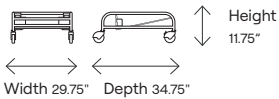

Dimensions:

Model:

Goldi - Dolly-0003
Dolly

Pricing:

Dolly	980

To Order Specify:

Product Name **Goldi** | Product Number **111** | Height **1** | Specs **16** Or **26** Or **36** | Seat **A** Or **B** Or **H** Or **F**
Café | Thin - Plastic Back | Thin - White Oak Back | Thin - Stained Oak Back | White Oak | Upholstered | Outdoor Plastic | Stained Oak

Dimensions	111126A	111136F	11116H	11116B	111126B	111136B
Seat Height	18.5"	18.5"	18.5"	19.25"	19.25"	19.25"
Seat Width	16"	16"	16"	16.25"	16.25"	16.25"
Seat Depth	17.5"	17.5"	17.5"	17.75"	17.75"	17.75"
Seat Pan Angle	4.2°	4.2°	4.2°	4.2°	4.2°	4.2°
Backrest Height	13.25"	13.25"	13.5"	12.75"	12.5"	12.5"
Backrest Width	19.25"	19.25"	19"	19"	19.25"	19.25"
Backrest Angle	105°	105°	105°	105°	105°	105°
Backrest to Seat Angle	101°	101°	101°	101°	101°	101°

Stacking	Upholstered Seat	Plastic/Wood Seat
Stacking on Floor	5	6
Overall Stacked Height (Floor)	41"	40.25"
Overall Stacked Width (Floor)	20"	20"
Overall Stacked Depth (Floor)	25.75"	27"
Stacking on Dolly	7	8
Overall Stacked Height (Dolly)	52.5"	50.5"
Overall Stacked Width (Dolly)	24.75"	24.75"
Overall Stacked Depth (Dolly)	34.75"	35.5"

The Goods:

- Seats - Engineered plywood
- Upholstered Seat - Engineered plywood with foam
- Frame - Steel
- Standard Glides - Polycarbonate (for indoor and outdoor use)