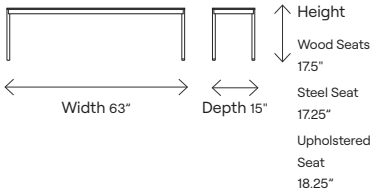

Dimensions:

Model:

- **Twigz - 115104A**
  Twigz three seater café bench with white oak seat
- **Twigz - 115104C**
  Twigz three seater café bench with steel seat
- **Twigz - 115104F**
  Twigz three seater café bench with stained oak seat
- **Twigz - 115104B**
  Twigz three seater café bench with upholstered seat

Pricing:

	White Oak	Steel	Stained Oak
Seat	1535	1880	1505

Grade	COM COL	A	B	C	D	E	F	G	H	Yard Sq.ft.
Fabric	1110	1283	1305	1332	1425	1497	1553	1590	1646	1.5
Leather	1221	1808	1961	2216						25.5

DIVISION TWELVE

To Order Specify:

Product Name Product Number Height Specs Or Seat Or Or Or

Product Number: Café | Two Seater Bench | Three Seater Bench | White Oak | Upholstered | Steel | Stained Oak

Dimensions	115103A	115103B	115103C	115103F	115104A	115104B	115104C	115104F
Seat Height	17.5"	18.25"	17.25"	17.5"	17.5"	18.25"	17.25"	17.5"
Seat Width	42"	42"	42"	42"	63"	63"	63"	63"
Seat Depth	15"	15"	15"	15"	15"	15"	15"	15"
Footrest Height	n/a	n/a	n/a	n/a	n/a	n/a	n/a	n/a

The Goods:

- Seats - Engineered plywood or steel
- Upholstered Seat - Engineered plywood with polyurethane foam
- Frame - Welded steel
- Standard Glides - Nylon (for indoor and outdoor use)
- Heavy Duty Glides - Steel ($25 LIST upcharge per bench; for indoor and outdoor use)