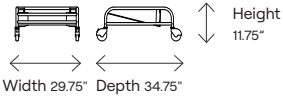

Dimensions:

Model:

Twigz - Dolly-0005
Dolly

Pricing:

Dolly	980

To Order Specify:

Product Name   Or Or Or

Product Number

Seat Type Café Armless White Oak Upholstered Steel Stained Oak

Frame Finish

Quantity

Dimensions	115101A	115101B	115101C	115101F	Stacking	Wood Seat	Steel Seat	Upholstered Seat
Seat Height	17.5"	18.25"	17.25"	17.5"	Stacking on Floor	6	6	5
Seat Width	15"	15"	15"	15"	Overall Stacked Height (Floor)	40"	39"	42.5"
Seat Depth	15.25"	15.25"	15.25"	15.25"	Overall Stacked Width (Floor)	17.75"	17.75"	17.75"
Footrest Height	n/a	n/a	n/a	n/a	Overall Stacked Depth (Floor)	25.25"	25.25"	25.25"
					Stacking on Dolly	8	8	6
					Overall Stacked Height (Dolly)	49.25"	46"	50.75"
					Overall Stacked Width (Dolly)	29.75"	29.75"	29.75"
					Overall Stacked Depth (Dolly)	34.75"	34.75"	34.75"

The Goods:

- Seats - Formed plywood or steel
- Upholstered Seat - Formed plywood with polyurethane foam
- Frame - Welded steel, aluminum
- Standard Glides - Nylon (for indoor and outdoor use)
- Heavy Duty Glides - Steel ($25 LIST upcharge per chair; for indoor and outdoor use)