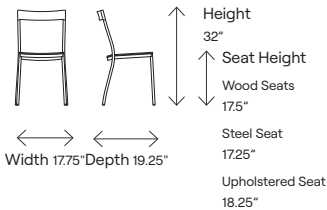

Dimensions:

Model:

Twigz - 115101A
Twigz café chair with white oak seat

Twigz - 115101C
Twigz café chair with steel seat

Twigz - 115101F
Twigz café chair with stained oak seat

Twigz - 115101B
Twigz café chair with upholstered seat

Pricing:

	White Oak	Steel	Stained Oak
Seat	650	570	685

Grade	COM COL	A	B	C	D	E	F	G	H	Yard Sq.ft.
Fabric	695	782	793	806	853	889	917	935	963	0.75
Leather	765	1059	1135	1263						12.75

Dimensions:

Model:

Twigz - Dolly-0005
Dolly

Pricing:

Dolly	980

To Order Specify:

Product Name   Or Or Or

Product Number

Seat Type Café Armless White Oak Upholstered Steel Stained Oak

Frame Finish

Quantity

Dimensions	115101A	115101B	115101C	115101F	Stacking	Wood Seat	Steel Seat	Upholstered Seat
Seat Height	17.5"	18.25"	17.25"	17.5"	Stacking on Floor	6	6	5
Seat Width	15"	15"	15"	15"	Overall Stacked Height (Floor)	40"	39"	42.5"
Seat Depth	15.25"	15.25"	15.25"	15.25"	Overall Stacked Width (Floor)	17.75"	17.75"	17.75"
Footrest Height	n/a	n/a	n/a	n/a	Overall Stacked Depth (Floor)	25.25"	25.25"	25.25"
					Stacking on Dolly	8	8	6
					Overall Stacked Height (Dolly)	49.25"	46"	50.75"
					Overall Stacked Width (Dolly)	29.75"	29.75"	29.75"
					Overall Stacked Depth (Dolly)	34.75"	34.75"	34.75"

The Goods:

- Seats - Formed plywood or steel
- Upholstered Seat - Formed plywood with polyurethane foam
- Frame - Welded steel, aluminum
- Standard Glides - Nylon (for indoor and outdoor use)
- Heavy Duty Glides - Steel ($25 LIST upcharge per chair; for indoor and outdoor use)