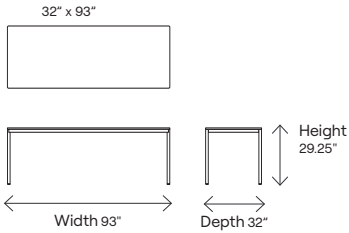

Twigz

The Designer:

Andrew Jones & Nathalie de Leval

*Freight not included in price. See page 3.

Safety First:

This product meets BIFMA product safety and performance standards.

Earth Approved:

This product is certified as carbon neutral.

Dimensions:

Model:

Twigz - 115406A
Twigz rectangular 32" x 93" café table with white oak top

Twigz - 115406E
Twigz rectangular 32" x 93" café table with laminate top

Twigz - 115406F
Twigz rectangular 32" x 93" café table with stained oak top

Twigz - 115406G
Twigz rectangular 32" x 93" café table with outdoor laminate top

Pricing:

	White Oak	Laminate	Stained Oak	Outdoor Laminate
Table Top	4390	3365	3950	4105