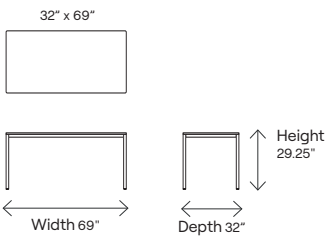

Dimensions:

Model:

Twigz - 115407A
Twigz rectangular 32" x 69" café table with white oak top

Twigz - 115407E
Twigz rectangular 32" x 69" café table with laminate top

Twigz - 115407F
Twigz rectangular 32" x 69" café table with stained oak top

Twigz - 115407G
Twigz rectangular 32" x 69" café table with outdoor laminate top

Pricing:

	White Oak	Laminate	Stained Oak	Outdoor Laminate
Table Top	3860	3100	3545	3255

To Order Specify:

Product Name: **Twigz**

Product Number: **115**

Table Top Type: **4**

Frame Finish: **06** Or **07**

Quantity: _____

Height: **4**

Specs: **06** Or **07**

Table Top: **A** Or **E** Or **F** Or **G**

Café Table | 32" x 93" Rectangle | 32" x 69" Rectangle | White Oak | Laminate | Stained Oak | Outdoor Laminate

Dimensions	115406A	115406E	115406F	115406G	115407A	115407E	115407F	115407G
Overall Height	29.25"	29.25"	29.25"	29.25"	29.25"	29.25"	29.25"	29.25"
Overall Width	93"	93"	93"	93"	69"	69"	69"	69"
Overall Depth	32"	32"	32"	32"	32"	32"	32"	32"
Overall Footprint	32" x 93"	32" x 93"	32" x 93"	32" x 93"	32" x 69"	32" x 69"	32" x 69"	32" x 69"
Table Top Thickness	0.75"	0.75"	0.75"	n/a	0.75"	0.75"	0.75"	n/a
Outdoor Table Top Thickness	n/a	n/a	n/a	0.5"	n/a	n/a	n/a	0.5"
Weight	41.66 Kg	41.99 Kg	41.66 Kg	42.18 Kg	34.69 Kg	34.9 Kg	34.69 Kg	35.09 Kg

The Goods:

- Base - Steel
- Standard Glides - Nylon (for indoor and outdoor use)
- Indoor Table Top - 3/4" thick engineered plywood
- Outdoor Table Top - 1/2" thick high pressure laminate