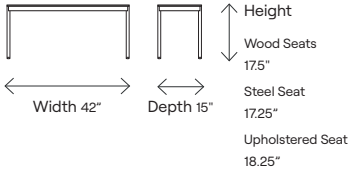

Twigz

The Designer:

Andrew Jones & Nathalie de Leval

*Freight not included in price. See page 3.

Safety First:

This product meets BIFMA product safety and performance standards.

Earth Approved:

This product is certified as carbon neutral.

Dimensions:

Model:

- **Twigz - 115103A**
  Twigz two seater café bench with white oak seat
- **Twigz - 115103C**
  Twigz two seater café bench with steel seat
- **Twigz - 115103F**
  Twigz two seater café bench with stained oak seat
- **Twigz - 115103B**
  Twigz two seater café bench with upholstered seat

Pricing:

	White Oak	Steel	Stained Oak
Seat	1250	1670	1195

Grade	COM COL	A	B	C	D	E	F	G	H	Yard Sq.ft.
Fabric	890	977	988	1001	1048	1084	1112	1130	1158	0.75
Leather	979	1273	1349	1477						12.75